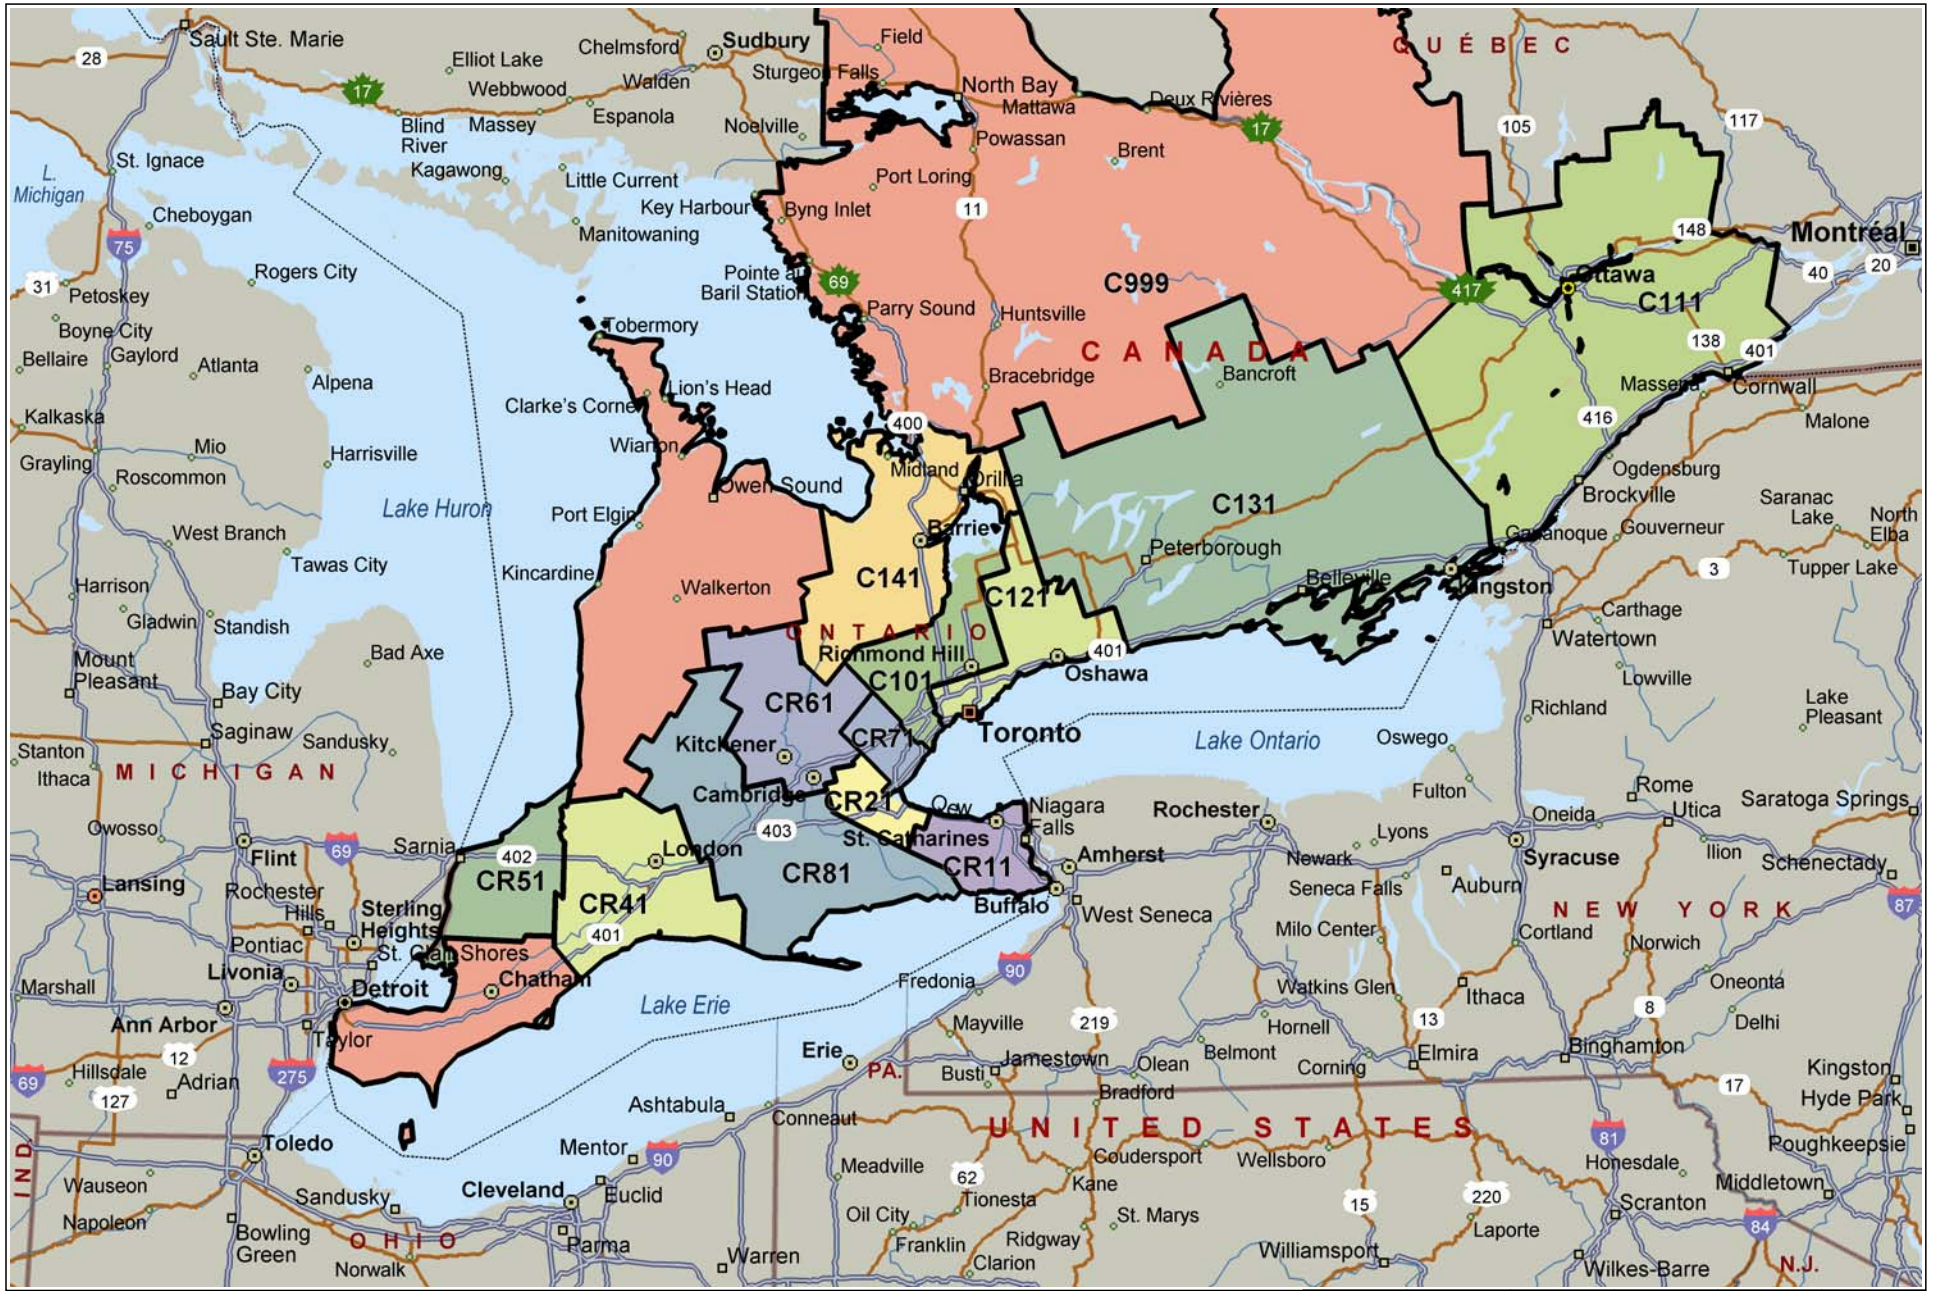

2014 Price Level Mapping

Copyright © and (P) 1988–2010 Microsoft Corporation and/or its suppliers. All rights reserved. <http://www.microsoft.com/mappoint/>
Certain mapping and direction data © 2010 NAVTEQ. All rights reserved. The Data for areas of Canada includes information taken with permission from Canadian authorities, including: © Her Majesty the Queen in Right of Canada, © Queen's Printer for Ontario. NAVTEQ and NAVTEQ ON BOARD are trademarks of NAVTEQ. © 2010 Tele Atlas North America, Inc. All rights reserved. Tele Atlas and Tele Atlas North America are trademarks of Tele Atlas, Inc. © 2010 by Applied Geographic Systems. All rights reserved.